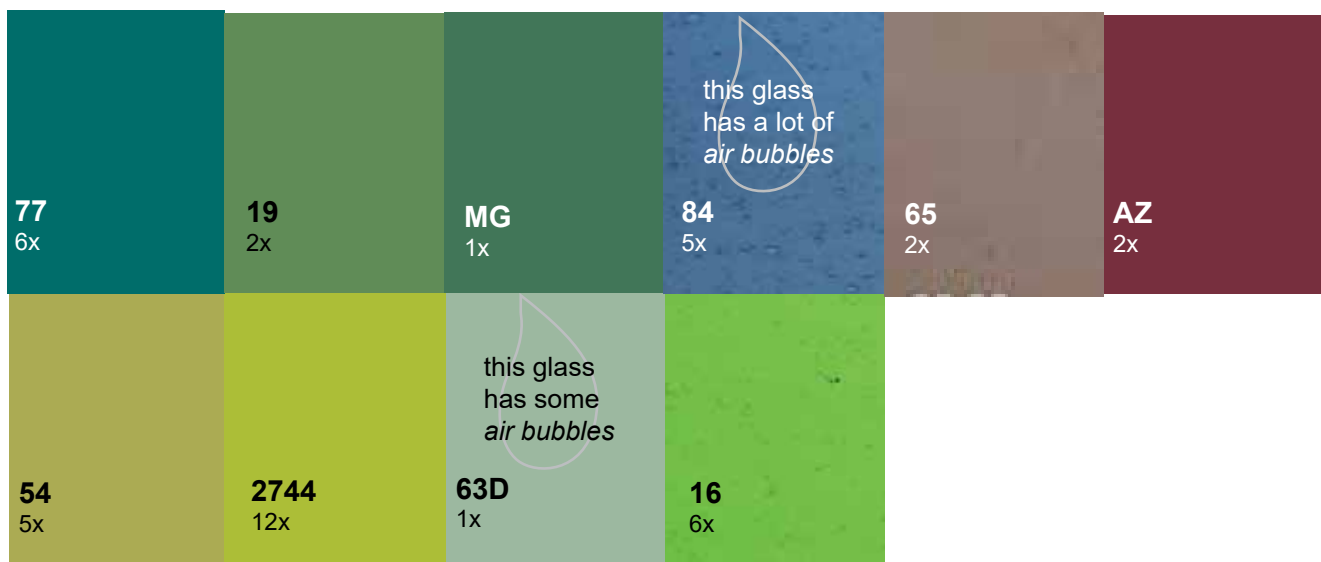

The German studio that closed and supplied the glass was predominantly a glass painting studio – therefore much of the glass is a neutral or earth tone color. Perfect for painting. The German studio acquired the glass over several generations of glaziers (Lamberts has been producing glass since around 1900). **For most of the glass there is no reference number.** Therefore, this glass is not meant for production work – it is unique.

Since this glass is mouth-blown there are at least some air bubbles in all of the glass. Some sheets have a lot of air bubbles. **We've attempted to mark the sample color if the amount of air bubbles is noteworthy.** Please be aware that you can expect at least some air bubbles in all the glass.

When it's gone, it's gone!

All colors / sorts glass have the same low price.

Was € 90/m2, now just € 60/m2 !

The price will not go lower.

(Prices are ex-VAT)

Minimum 1 sheet!

You are welcome to come by and select which sheets are best for you. All sales are final.

Glass will not be cut, and we no longer have the option to send the glass with a transporter.

Please bring your own packing material.

mail@peliglass.eu / tel: +31 (0)628 755 901

www.peliglass.eu

Jacob van den Eyndestraat 73 (unit K02)

2274 XA Voorburg, NL

***Mostly full sheets, some half/
irregular shaped sheets***

Kist 5