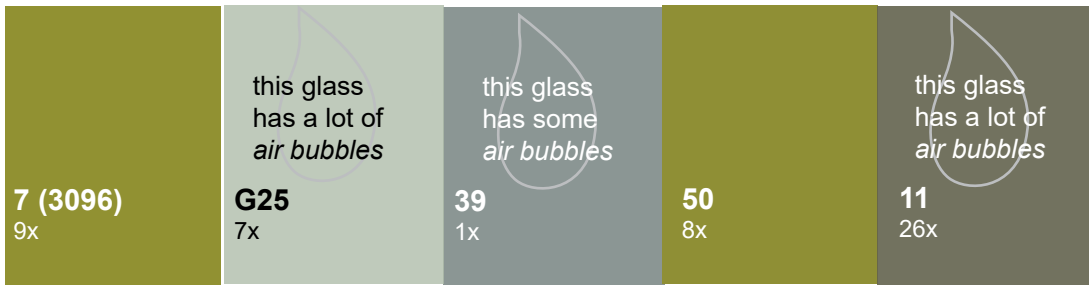

Kist 12

Kist 15

Kist 49

Kist 50

Kist 2